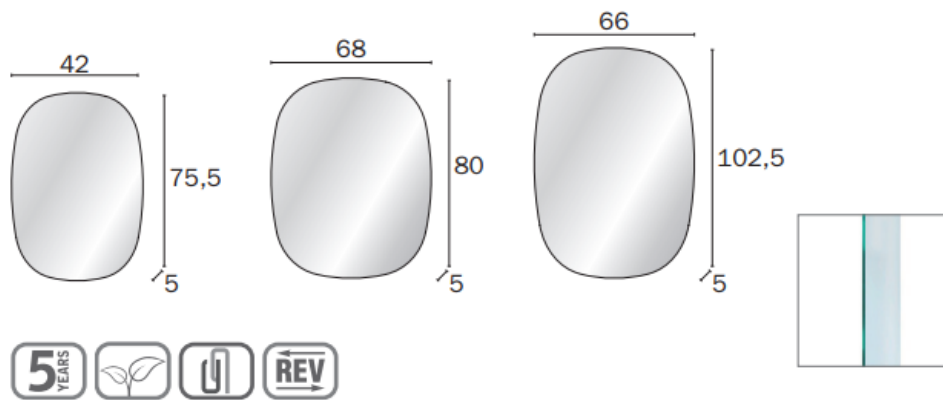

# Grey ID Mirror

Code: S810012

## Grey ID

Mirror without frame. Polished edge, glass thickness 5 mm

**Dimension:** 66cm x 102.5cm

Reversible Installation

Manufactured in Italy

5 Year Replacement Warranty on Glass

|                |             |                     |
|----------------|-------------|---------------------|
| <b>H 75,5</b>  | <b>L 42</b> | <b>cod. S810011</b> |
| <b>H 80</b>    | <b>L 68</b> | <b>cod. S810010</b> |
| <b>H 102,5</b> | <b>L 66</b> | <b>cod. S810012</b> |